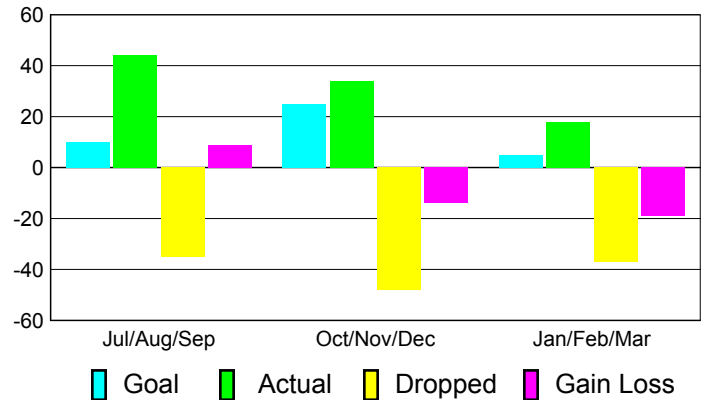

Membership Results 2010-2011

Goal, New, Dropped, Gain/Loss

Comparison of Membership Gain/Loss

Current Year Compared to the Previous Year