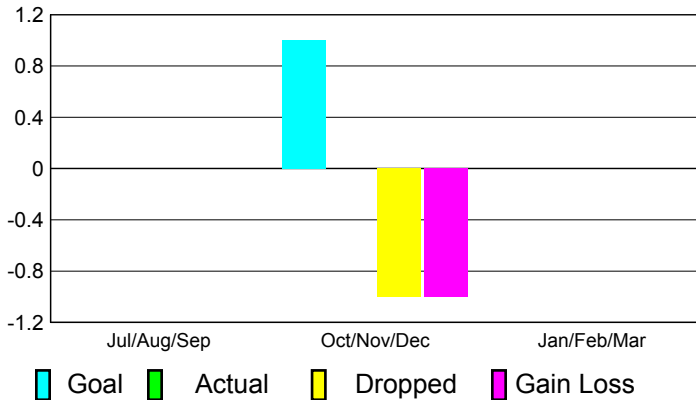

2010-2011 GMT Reports for District (or Undistricted) **District 3 K**

GMT: **JOHN 'JACK' R FERGUSON**

Location: **OKLAHOMA**

GMT CA: **1**

CLUBS

**Club Results
2010-2011**

**Clubs
2009-2010**

Month	New Club Goal	Actual New Clubs	Actual Dropped Clubs	Gain/Loss of Clubs	Gain/Loss of Clubs
Jul/Aug/Sep	0	0	0	0	0
Oct/Nov/Dec	1	0	-1	-1	0
Jan/Feb/Mar	0	0	0	0	0
Totals	1	0	-1	-1	0

Club Results 2010-2011

Goal, New, Dropped, Gain/Loss

Comparison of Club Gain/Loss

Current Year Compared to the Previous Year

YTD Status Quo Clubs 2010-2011

Status Quo Clubs Compared to Status Quo Members

MEMBERSHIP