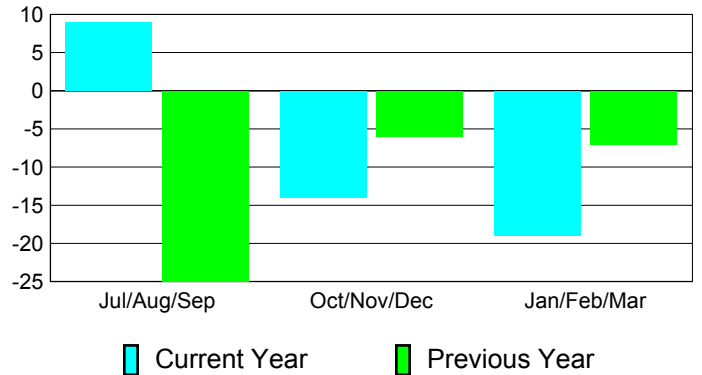

**Membership Results
2010-2011**

**Membership
2009-2010**

Month	Net Memb Goal	Actual New Memb	Actual Dropped Memb	Gain/Loss of Memb	Gain/Loss of Memb
Jul/Aug/Sep	10	44	-35	9	-25
Oct/Nov/Dec	25	34	-48	-14	-6
Jan/Feb/Mar	5	18	-37	-19	-7
Totals	40	96	-120	-24	-38

Membership Results 2010-2011

Goal, New, Dropped, Gain/Loss

Comparison of Membership Gain/Loss

Current Year Compared to the Previous Year

Gender Comparison 2010-2011

Jul/Aug/Sep

Oct/Nov/Dec

Jan/Feb/Mar